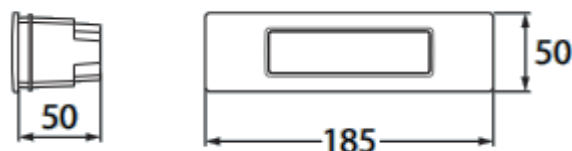

PRODUCT DETAILS »

Catalogue number	Watt (W)	Whole fixture lumens (lm)	Colour temp. (K)	Colour body
96NINA150/BL	3.2	400	3000/4000/6500 - settable	Black
96NINA150/GR	3.2	400	3000/4000/6500 - settable	Grey
96NINA190/BL	7.5	850	3000/4000/6500 - settable	Black
96NINA190/GR	7.5	850	3000/4000/6500 - settable	Grey

DIMENSIONS »

96NINA190

ADDITIONAL INFORMATION »

ELMARK lighting 96NINA150/BL

This luminaire is compatible with bulbs of the energy classes:

The luminaire is sold with a bulb of the energy class:

874/2012

Catalogue number	Barcode	Packing/Box (pcs)
96NINA150/BL	8031874236976	1
96NINA150/GR	8031874199530	1
96NINA190/BL	8031874236211	1/50
96NINA190/GR	8031874236228	1/50