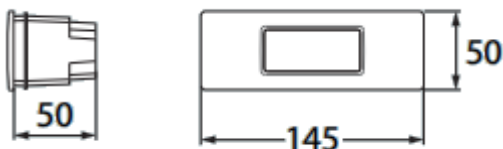

DIMENSIONS »

96NINA190